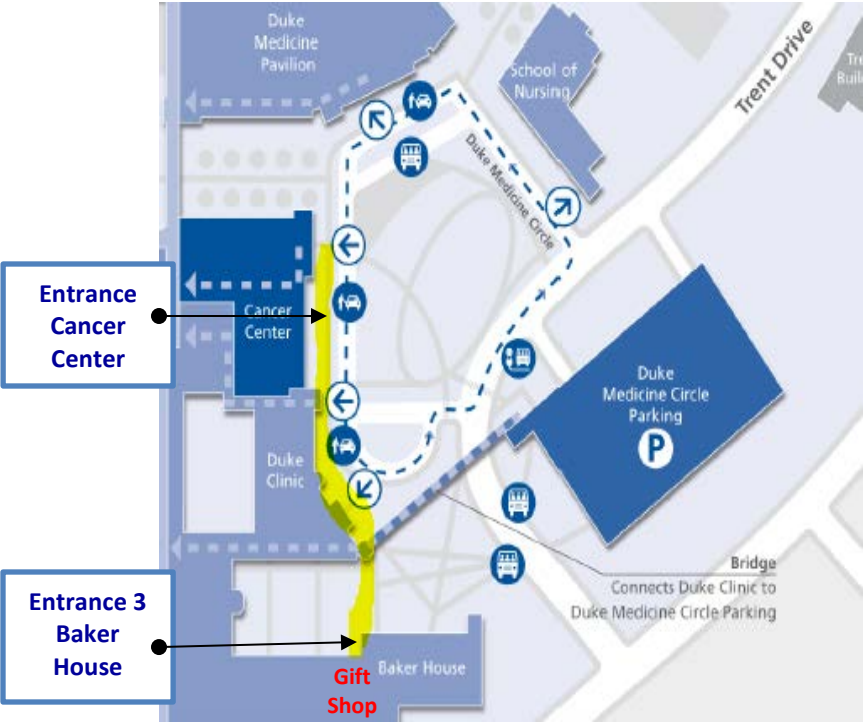

The Preston Robert Tisch Brain Tumor Center Gift Shop

Easy Walking Directions from the Duke Cancer Center (DCC) to the BTC Shop

Turn right outside the entrance of the DCC. Continue past the entrance of Duke Clinic, down the steps toward Entrance 3 of the Baker House. Inside the Baker House, go down the steps, continue straight ahead approx. 35ft., enter the glass pane door on the right, **room 3017**